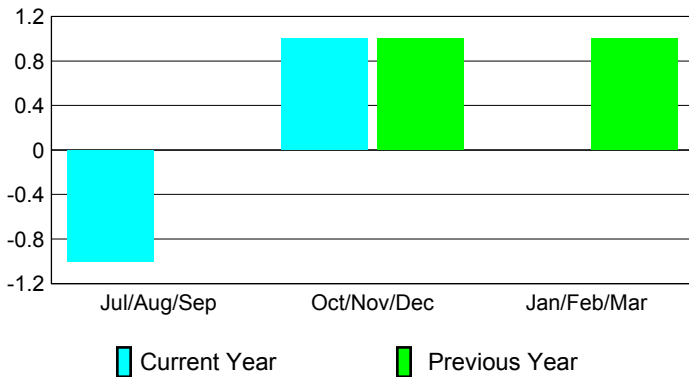

2012-2013 GMT Reports for District (or Undistricted) **District 322 B2**

GMT: SANGEETA JATIA

Location: INDIA

GMT CA: 6

CLUBS

Club Results 2012-2013

Clubs 2011-2012

Month	New Club Goal	Actual New Clubs	Actual Dropped Clubs	Gain/Loss of Clubs	Gain/Loss of Clubs
Jul/Aug/Sep	1	0	-1	-1	0
Oct/Nov/Dec	2	0	1	1	1
Jan/Feb/Mar	1				1
Totals	4	0	0	0	2

Club Results 2012-2013

Goal, New, Dropped, Gain/Loss

Comparison of Club Gain/Loss

Current Year Compared to the Previous Year

YTD Status Quo Clubs 2012-2013

Status Quo Clubs Compared to Status Quo Members

MEMBERSHIP