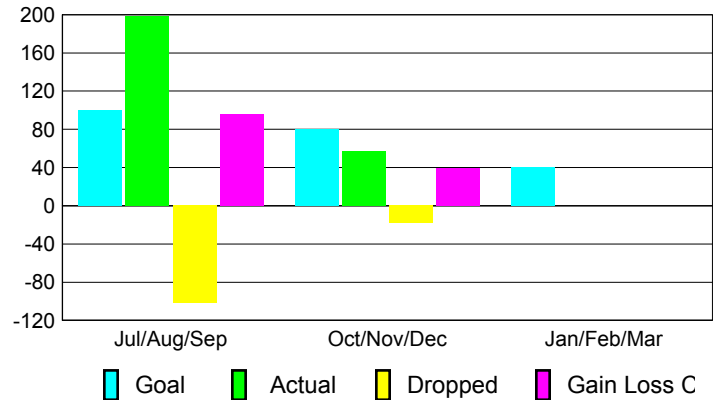

Membership Results 2012-2013

Goal, New, Dropped, Gain/Loss

Comparison of Membership Gain/Loss

Current Year Compared to the Previous Year