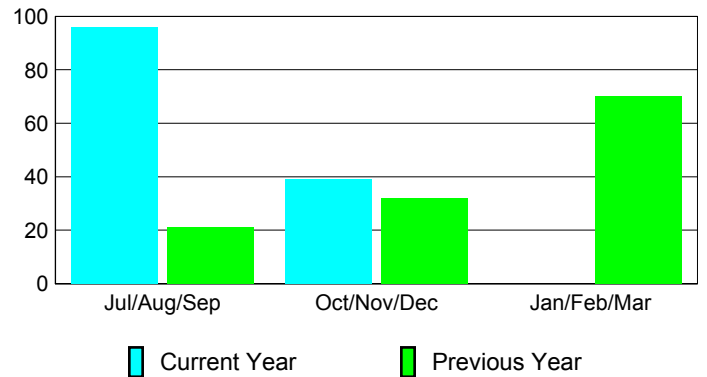

Membership Results 2012-2013

Membership 2011-2012

Month	Net Memb Goal	Actual New Memb	Actual Dropped Memb	Gain/Loss of Memb	Gain/Loss of Memb
Jul/Aug/Sep	100	198	-102	96	21
Oct/Nov/Dec	80	57	-18	39	32
Jan/Feb/Mar	40				70
Totals	220	255	-120	135	123

Membership Results 2012-2013

Goal, New, Dropped, Gain/Loss

Comparison of Membership Gain/Loss

Current Year Compared to the Previous Year

Gender Comparison 2012-2013

Jul/Aug/Sep

Oct/Nov/Dec

Jan/Feb/Mar