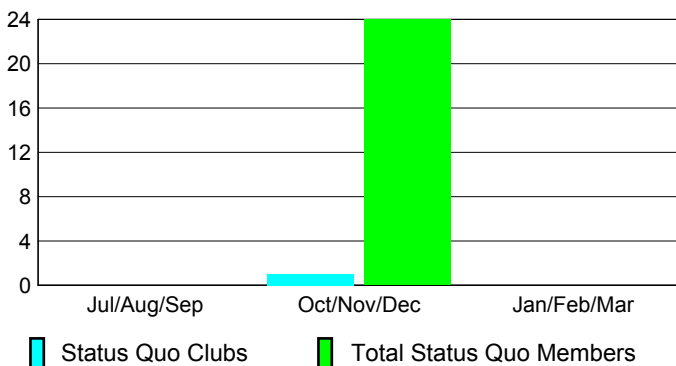

Club Results 2012-2013

Goal, New, Dropped, Gain/Loss

Comparison of Club Gain/Loss

Current Year Compared to the Previous Year

YTD Status Quo Clubs 2012-2013

Status Quo Clubs Compared to Status Quo Members

MEMBERSHIP

Membership Results 2012-2013

Membership 2011-2012

Month	Net Memb Goal	Actual New Memb	Actual Dropped Memb	Gain/Loss of Memb	Gain/Loss of Memb
Jul/Aug/Sep	100	198	-102	96	21
Oct/Nov/Dec	80	57	-18	39	32
Jan/Feb/Mar	40				70
Totals	220	255	-120	135	123