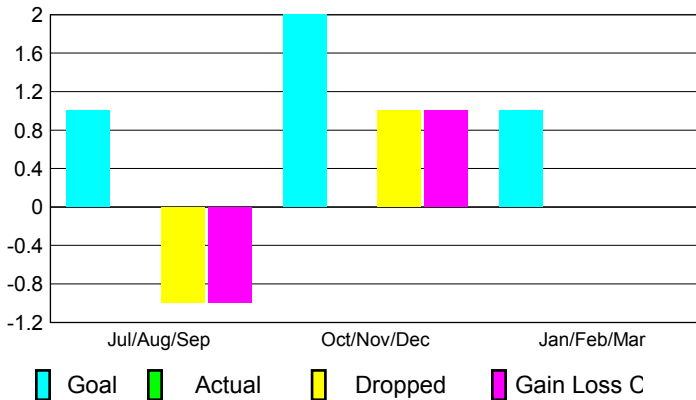

2012-2013 GMT Reports for District (or Undistricted) **District 322 B2**

GMT: SANGEETA JATIA

Location: INDIA

GMT CA: 6

CLUBS

Club Results 2012-2013

Clubs 2011-2012

Month	New Club Goal	Actual New Clubs	Actual Dropped Clubs	Gain/Loss of Clubs	Gain/Loss of Clubs
Jul/Aug/Sep	1	0	-1	-1	0
Oct/Nov/Dec	2	0	1	1	1
Jan/Feb/Mar	1				1
Totals	4	0	0	0	2

Club Results 2012-2013

Goal, New, Dropped, Gain/Loss

Comparison of Club Gain/Loss

Current Year Compared to the Previous Year

YTD Status Quo Clubs 2012-2013

Status Quo Clubs Compared to Status Quo Members

MEMBERSHIP